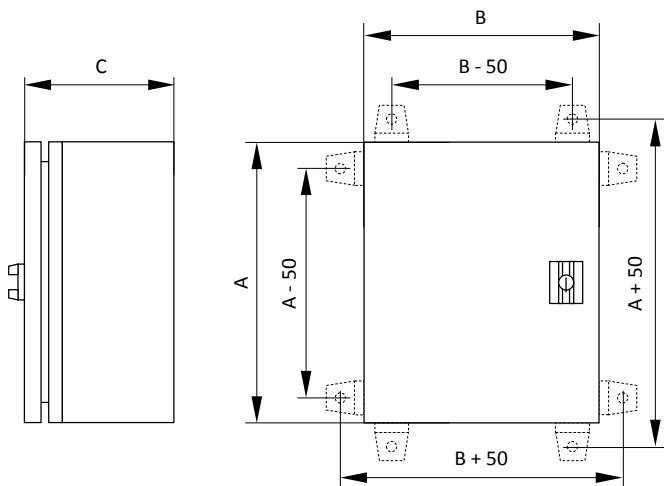

They are equipped with a mounting plate and the fixing brackets.

TECHNICAL DATA

Material	Carbon steel painted or stainless steel AISI 316L
IP rating	IP65/66 according to EN/IEC 60529
Temperature range	-40°C ... +60°C (T4) -40°C ... +50°C (T5) -40°C ... +40°C (T6)
Certificate	INERIS 03ATEX0006
Marking	II 2 GD Ex e IIC T6 ... T4 Gb Ex tb IIIC T85°C ... T135°C Db
Surface treatment	Carbon steel: painting RAL 7035, other colour on request Stainless steel: bead blasting
Accessories on request	External hinges Breather valves Earth stud Cover locking facilities Gland plates Cable glands Electropolished treatment

Dimensions

Product codes carbon steel	Product codes stainless steel	External			Fixing See drawing	Max. dissipated power at Tamb = 40°C (W)	Volume (dm ³)	Weight (kg)
		A	B	C				
DE1GW302020	DE1GWS302020	200	300	200	"	30 W	12	5
DE1GW302515	DE1GWS302515	250	300	150	"	30 W	11	5.15
DE1GW282820	DE1GWS282820	280	280	200	"	40 W	15	7
DE1GW403020	DE1GWS403020	300	400	200	"	50 W	24	8.6
DE1GW383820	DE1GWS383820	380	380	200	"	50 W	29	9.3
DE1GW385720	DE1GWS385720	570	380	200	"	65 W	43	11.2
DE1GW504025	DE1GWS504025	400	500	250	"	90 W	50	14.1
DE1GW575720	DE1GWS575720	570	570	200	"	105 W	65	17.9
DE1GW577627	DE1GWS577627	760	570	270	"	140 W	117	23.9
DE1GW706030	DE1GWS706030	600	700	300	"	180 W	126	26.1
DE1GW907030	DE1GWS907030	700	900	300	"	240 W	189	49.8
DE1GW769527	DE1GWS769527	950	760	270	"	240 W	195	36.7

Other sizes available on request

Number maximum of entries per side

Product code	M16	M18	M20	M25	M32	M40	M50	M63
DE1GW302020	10	10	10	8	5	3	2	-
DE1GW302515	10	10	10	8	5	3	2	-
DE1GW282820	10	10	10	8	5	3	2	-
DE1GW403020	28	24	24	18	15	8	6	2
DE1GW383820	28	24	24	18	15	8	6	2
DE1GW385720	66	50	50	45	28	18	15	6
DE1GW504025	66	50	50	45	28	18	15	6
DE1GW575720	66	50	50	45	28	18	15	6
DE1GW577627	152	112	112	75	60	40	24	15
DE1GW706030	152	112	112	75	60	40	24	15
DE1GW907030	184	133	133	90	75	48	30	21
DE1GW769527	184	133	133	90	75	48	30	21